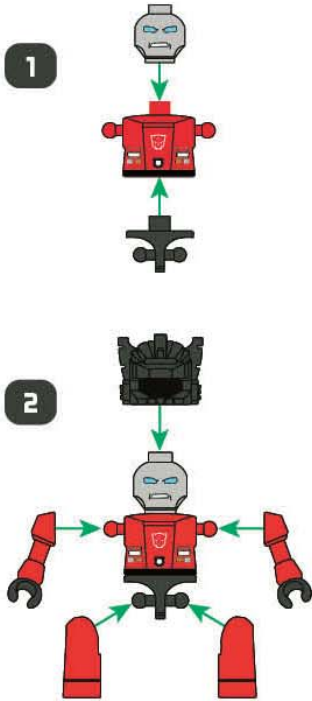

KRE-O TRANSFORMERS

CREATE IT.

AGES 7 - 14

31771

SIDSWIPE

220 PIECES

PRODUCT SHOWN IN FANTASY SITUATION
PRODUCT DOES NOT CONVERT

CREATE IT WITH KRE-O™ CONSTRUCTION SETS!

- Sort your blocks by color and size to make them easier to find.
- Build on a large, flat surface.

KRE-O

TRANSFORMERS

VEHICLE MODE - PAGE 4

2 IN 1
BUILD
SPORTS CAR OR ROBOT

ROBOT MODE - PAGE 23

SIDESWIPE®

1