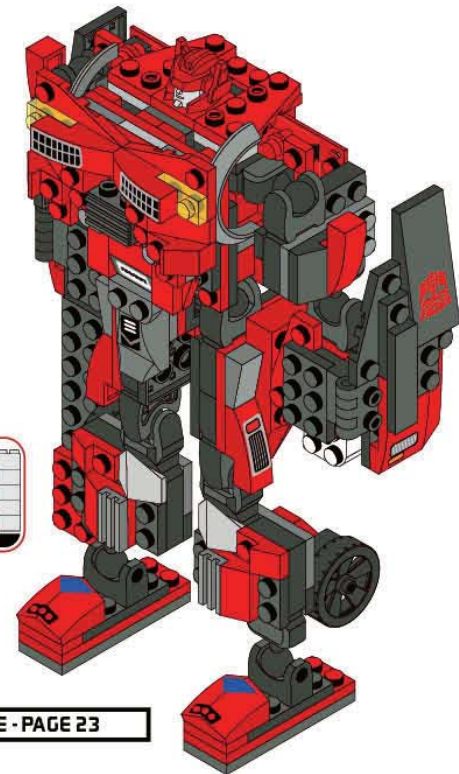

KRE-O TRANSFORMERS

CREATE IT.

AGES 7 - 14

31771

SIDSWIPE

220 PIECES

PRODUCT SHOWN IN FANTASY SITUATION
PRODUCT DOES NOT CONVERT

CREATE IT WITH KRE-O™ CONSTRUCTION SETS!

- Sort your blocks by color and size to make them easier to find.
- Build on a large, flat surface.

KRE-O

TRANSFORMERS

VEHICLE MODE - PAGE 4

2 IN 1
BUILD
SPORTS CAR OR ROBOT

ROBOT MODE - PAGE 23

SIDESWIPE®

1